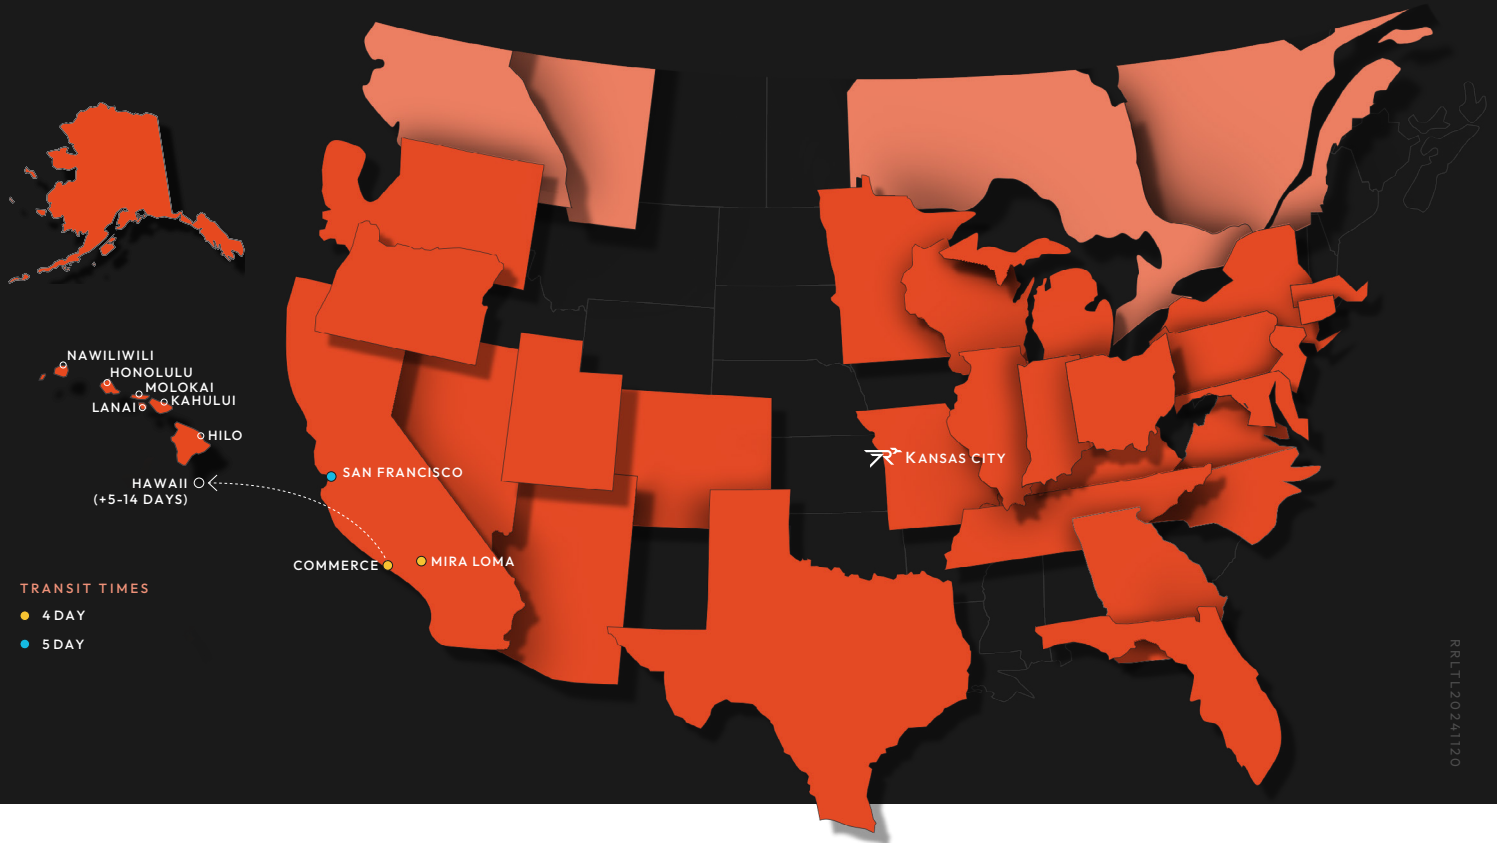

Kansas City, Missouri

Outbound Weekend+ Advantage

DESTINATION	MON	TUES	WED	THU	FRI
COMMERCE	4	4	4	4	3
LOS ANGELES	4	4	4	4	3

DESTINATION	MON	TUES	WED	THU	FRI
SAN FRANCISCO	5	4	4	4	4

Contact Us Today
 CustomerService@RoadrunnerLTL.com
 RoadrunnerLTL.com
 855.776.3567

Service Center Location
 10491 SE Locust Rd
 Cameron, MO 64429
 800.601.3785

RR/LTL2024/1120